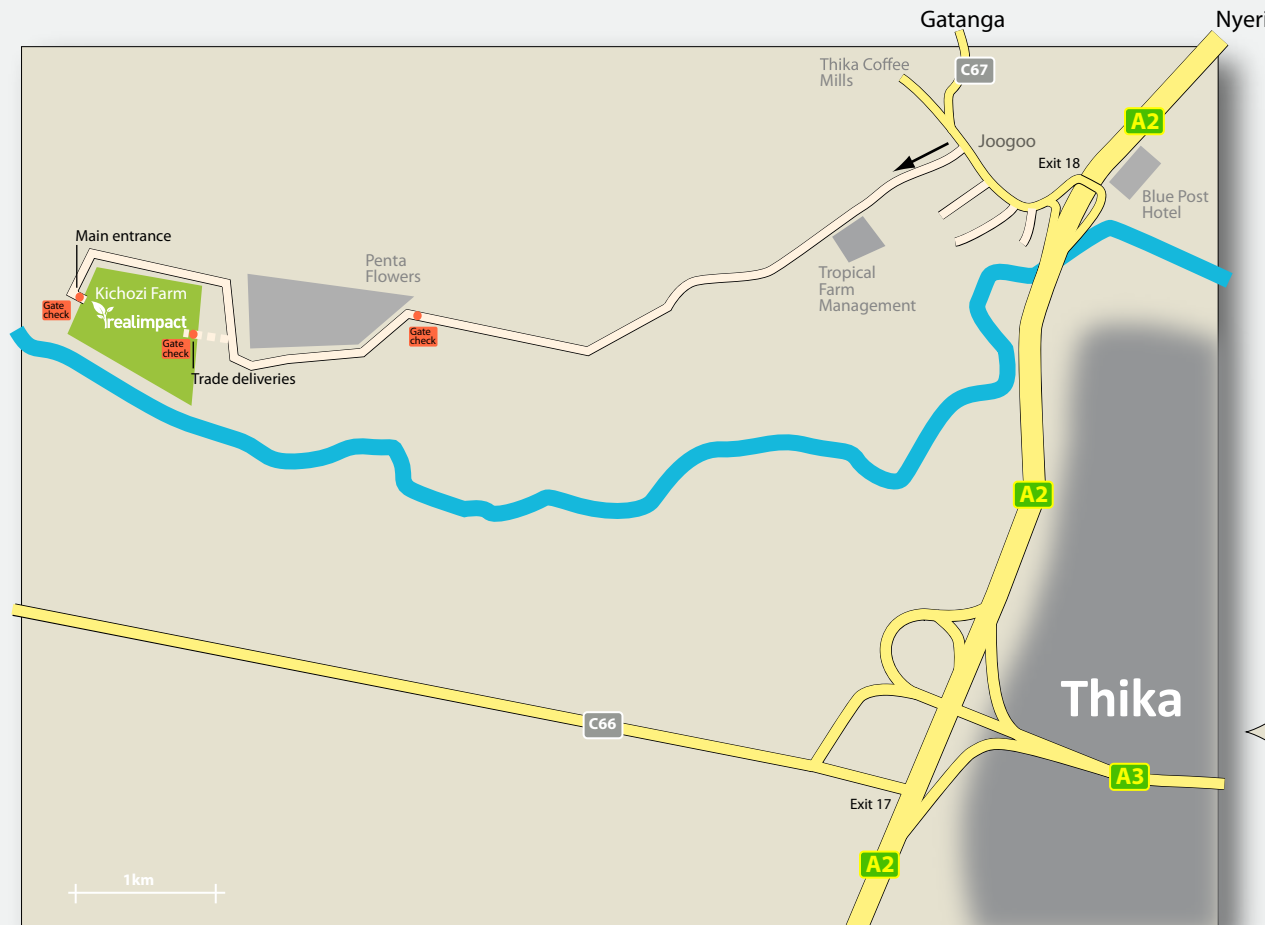

Kichozi Farm
Thika
Tel +254 0725 806086 | 020 2113226

Postal address:
Real IPM (K) Ltd
PO Box 4001
01002 Madaraka
Thika
Kenya

Nairobi

Thika

Thika

Nairobi